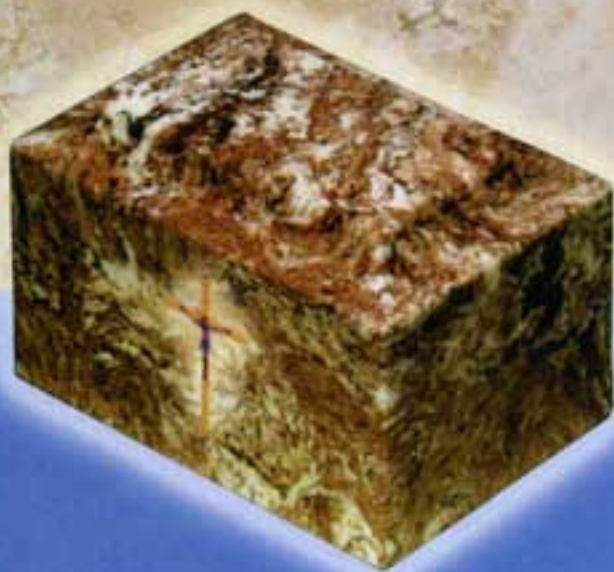

Double urns are available in cultured marble only.

Wedgewood
Prod.# CBU 246

Emerald
Prod.# CBU 243

Granite
Prod.# CBU 248

Agean Cultured Marble Urns
Single Inurnment

Sierra
Prod.# CBU 241

Vintage Red
Granitex
Prod.# CBU 254

Catalina Stone
Prod.# CBU 210

Black Granitex
Prod.# CBU 252

White on White
Prod.# CBU 205

Pink
Prod.# CBU 218

Rose
Prod.# CBU 204

Granitone Stone
Prod.# CBU 211

Ionian Cultured Marble Urns
Single Inurnment

Syrocco
Prod.# CBU 201

New Glass-Front Niches

The Queen of Heaven Mausoleum Chapel is the site of our new Glass-Front Niches. A new tradition blends with the old in these beautifully structured cases, housed within a chapel that features fine sculpture, stained glass and marble arches.