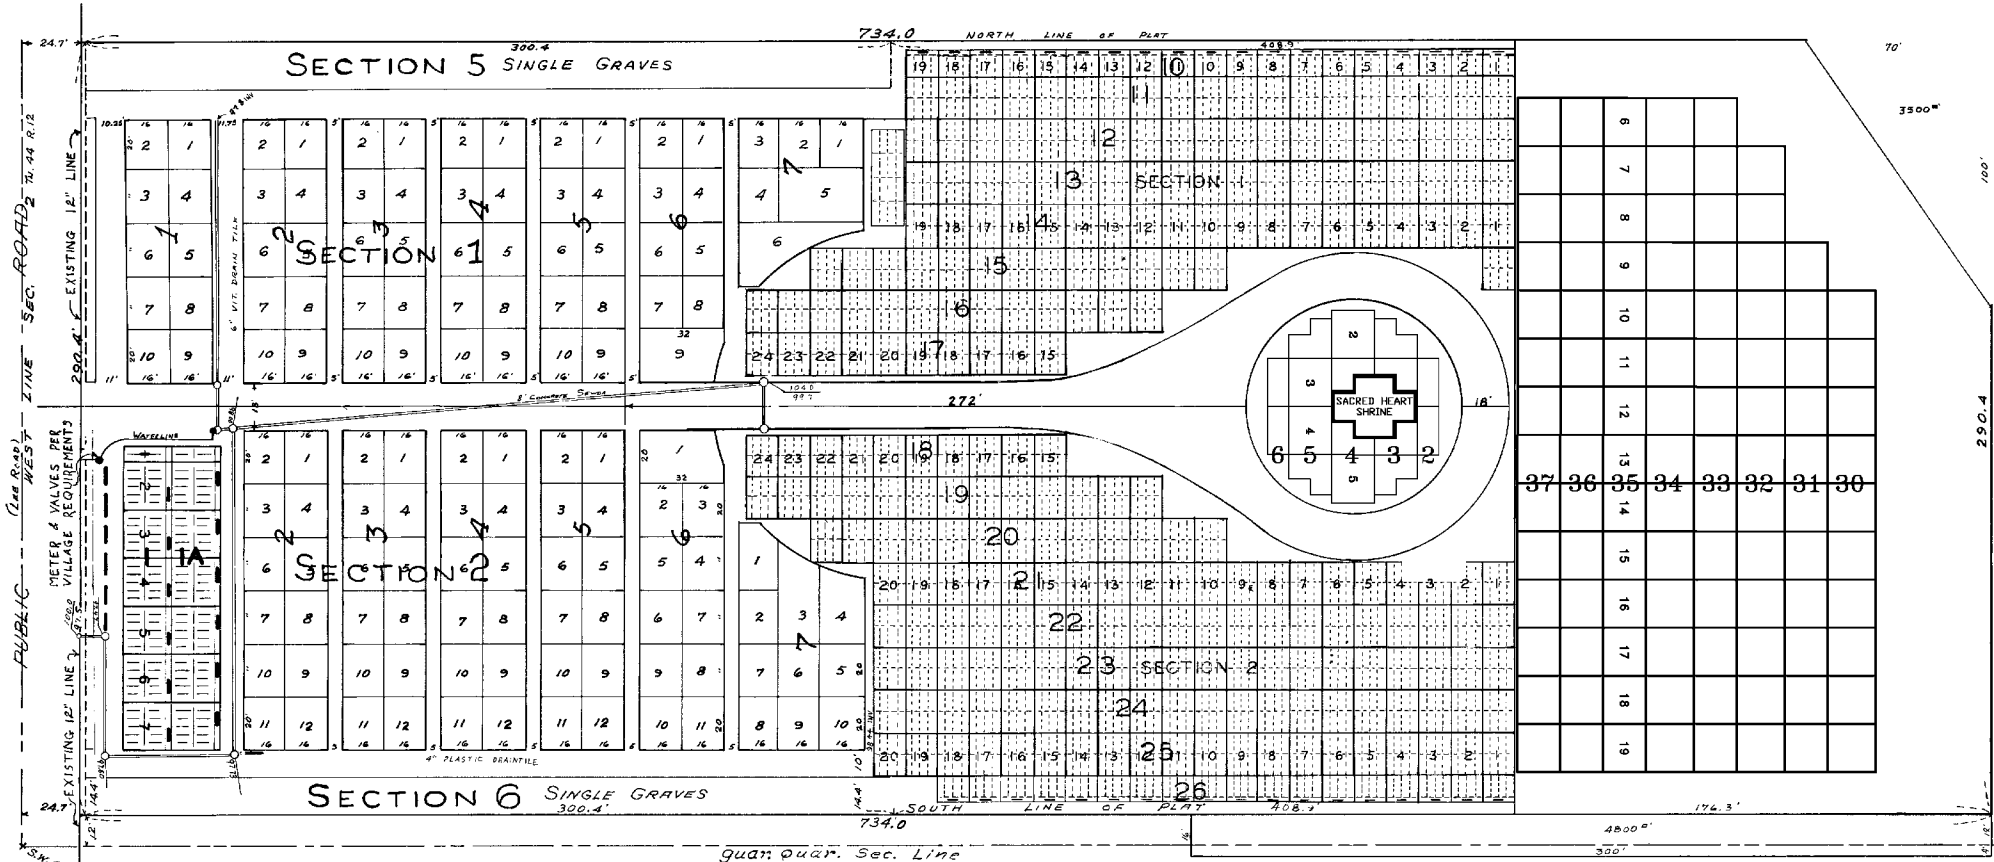

290.4 X 734.0 = 4.893 ACRES

BLKS. 1 & 1A SECTION 2  
ADDED 11-84  
48 MONUMENT GRAVES  
104 MARKER GRAVES

3.0' X 8.0' GRAVE SIZE BLOCKS 11 THRU 25  
BLOCK 10 AND PART OF BLOCK 26 - 12' X 10' MON. LOTS

BLOCKS 10-26 OPENED 1963

## NORTHBROOK ILLINOIS

1900

4.89 ACRES

TYPICAL LOT LAYOUT  
BLKS. 1 & 1A SECTION 2