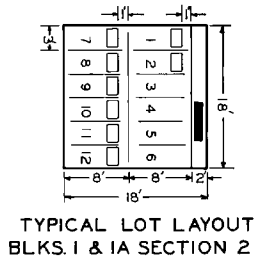

290.4 X 734.0 = 4.893 ACRES

BLKS. 1 & 1A SECTION 2  
ADDED 11-84  
48 MONUMENT GRAVES  
104 MARKER GRAVES

3.0' X 8.0' GRAVE SIZE BLOCKS 11 THRU 25  
BLOCK 10 AND PART OF BLOCK 26 - 12' X 10' MON. LOTS

BLOCKS 10-26 OPENED 1963

## NORTHBROOK ILLINOIS

1900

4.89 ACRES

TYPICAL LOT LAYOUT  
BLKS. 1 & 1A SECTION 2