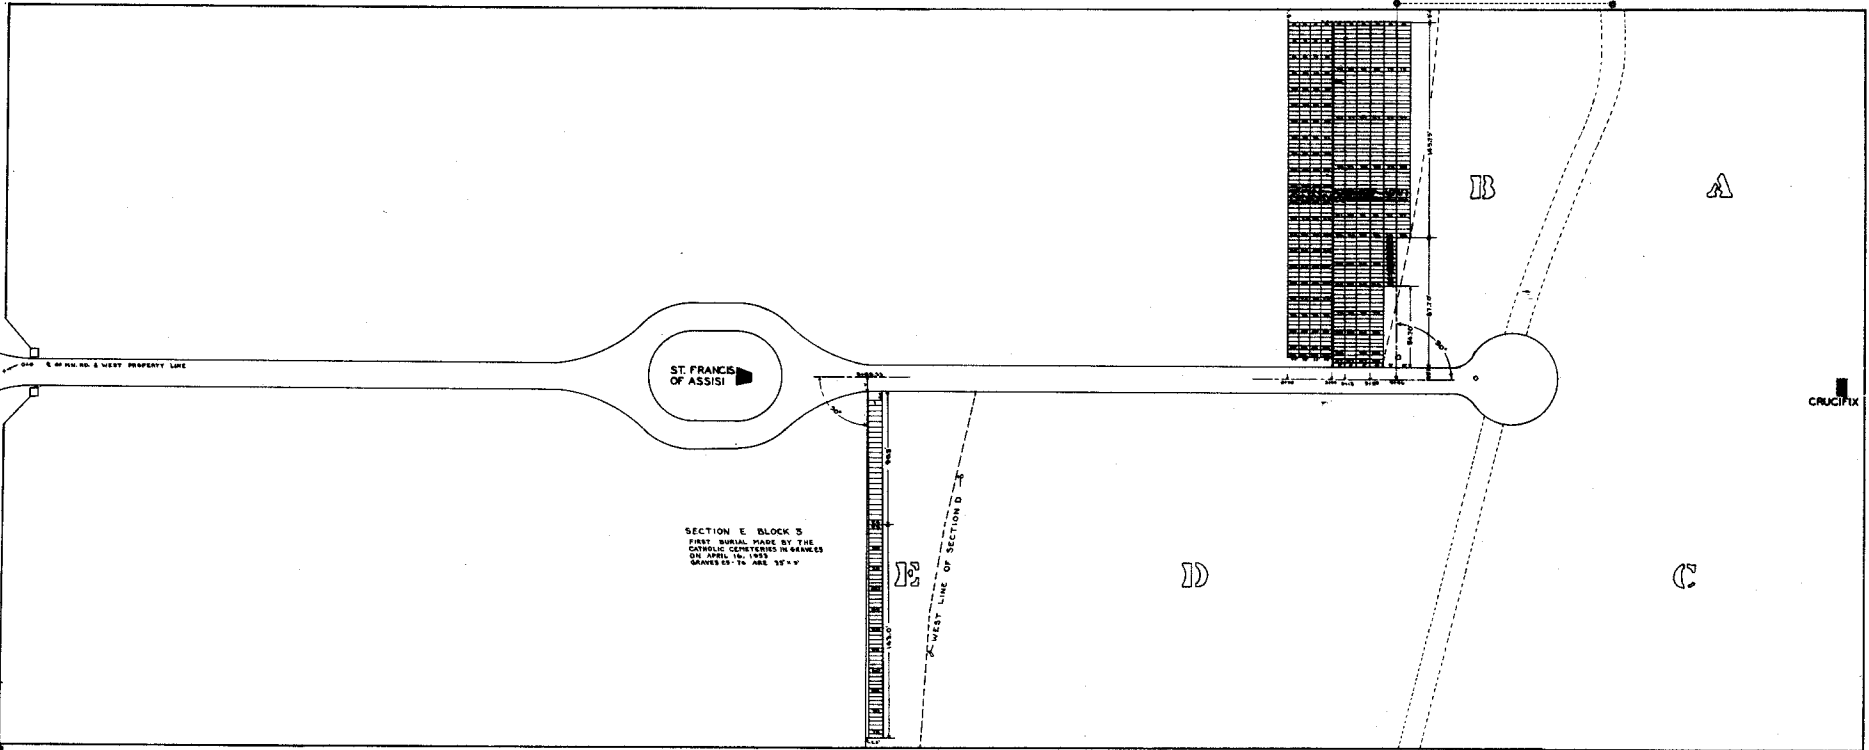

CICERO AVENUE

CICERO AVENUE

CROSS

ST. FRANCIS OF ASSISI

BOX SIZES GRAVE AND BLOCK NUMBERS

GRAVE #	ROW	COL	ROW	COL	GRAVE #	ROW	COL	ROW	COL	GRAVE #	ROW	COL	ROW	COL
1	1	1	1	1	1	1	1	1	1	1	1	1	1	1

Saint Gabriel Cem.
Oak Forest Ill.

14.5 Acres 19/3