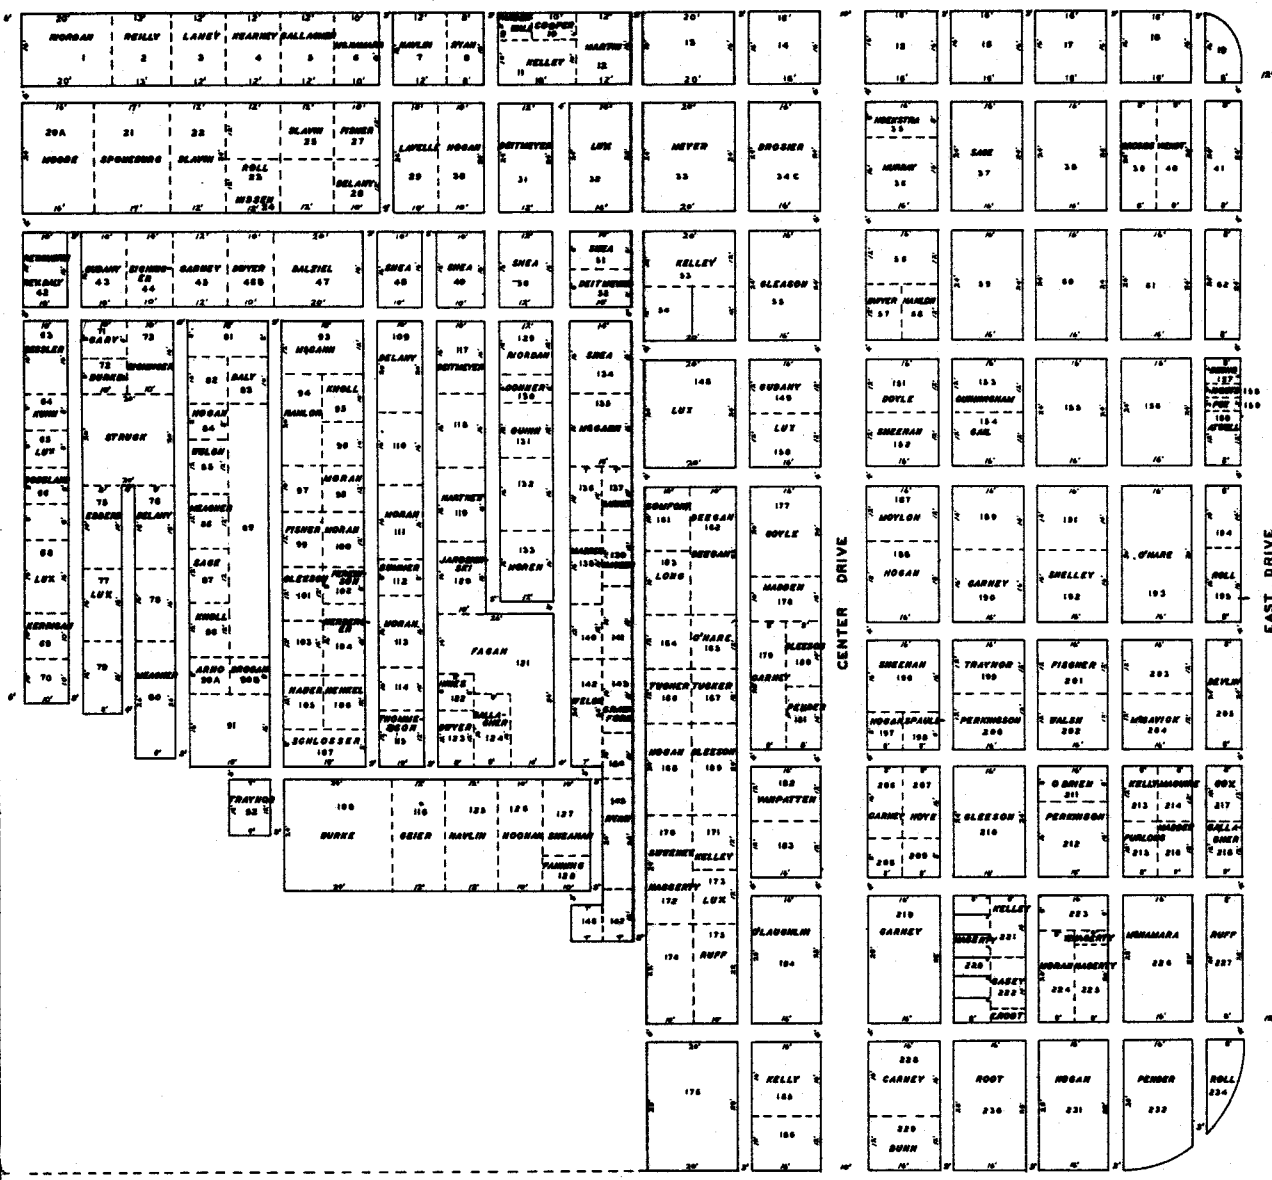

NORTH DRIVE

31N 17 2000 S 18 2000 W-1/4 SEC. 21-48-11

SOUTH DRIVE

31N 17 2000 S 18 2000 W-1/4 SEC. 21-48-11

31N 17 2000 S 18 2000 W-1/4 SEC. 21-48-11

COPIED FROM RECORDS BY G.M. DREW
1501 BRADLEY AVE.
WAUKEGAN, ILL.

ST PATRICKS CEMETERY
WADSWORTH, ILLINOIS

1890 E.C.