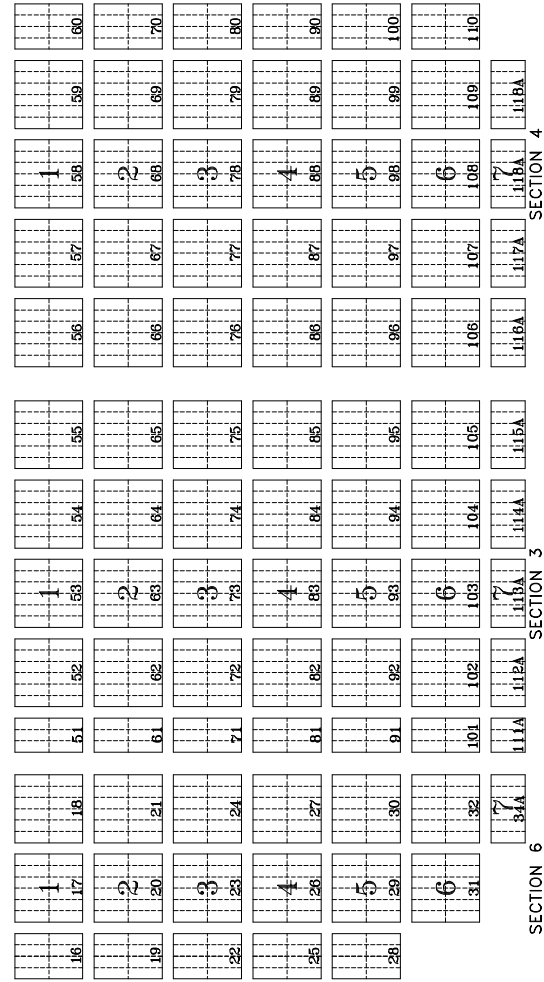

SECTION 7

ST. MARY CEMETERY  
 FREMONT CENTER 1869 ILLINOIS

4 ACRES